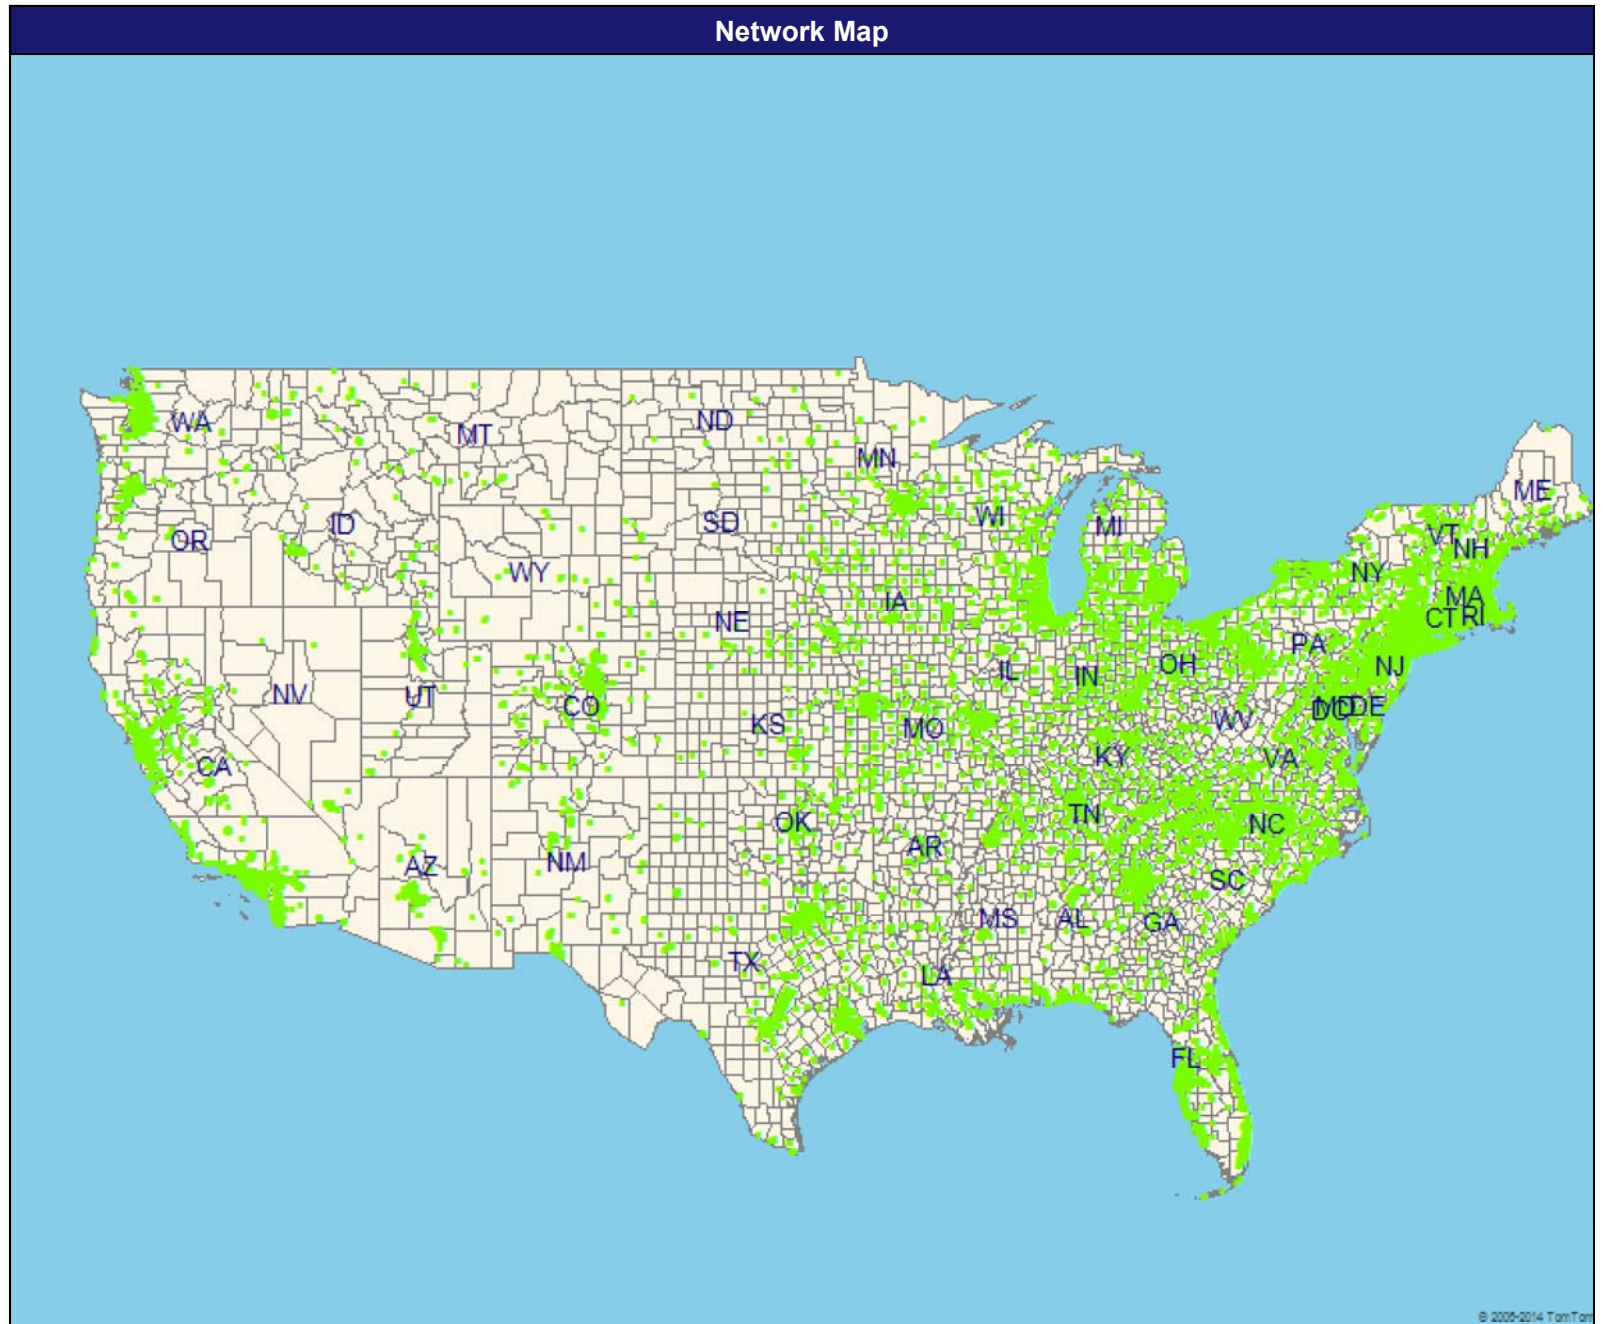

# Map

July 28, 2014

Blended EAP Network

55,561 providers at 36,717 locations

■ All Providers

1 in = 392.17 miles

# Map

July 28, 2014

EAP Network

15,511 providers at 14,897 locations

■ All Providers

1 in = 392.17 miles